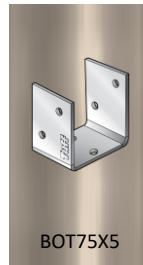

SM75X75X4 SURFACE MOUNT STIRRUP

BOT75X5

T75X300

F11240

F11300

PRODUCT CODE	: SM75X75X4
BARCODE	: 9314691800216
POST SIZE	: 75MM X 100MM
SHAFT HEIGHT	: 75MM
SHAFT Ø	: 25MM
POST BOLT HOLE	: M12
BASE BOLT HOLE	: 13.5MM
MADE FROM	: 4MM STEEL
FINISHING	: HOT DIP GALVANISED

NOTES:

- IDEAL FOR PERGOLA, CARPORT AND VERANDA POSTS
- PRIMARILY USED FOR BOLTING TO EXISTING TIMBER DECKING OR CONCRETE BASE
- UNIQUE TERMITE RESISTANT DESIGN