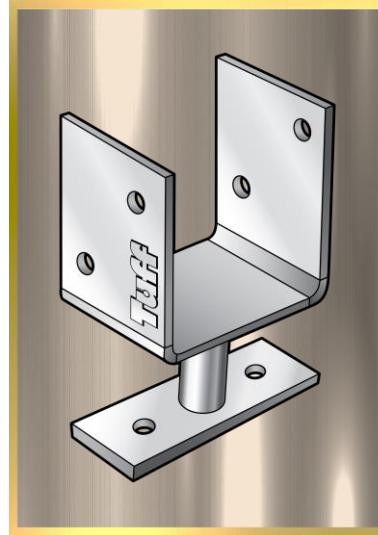

SM75X75X4 SURFACE MOUNT STIRRUP

BOT75X5

T75X300

F11240

F11300

PRODUCT CODE	: SM75X75X4
BARCODE	: 9314691800216
POST SIZE	: 75MM X 100MM
SHAFT HEIGHT	: 75MM
SHAFT Ø	: 25MM
POST BOLT HOLE	: M12
BASE BOLT HOLE	: 13.5MM
MADE FROM	: 4MM STEEL
FINISHING	: HOT DIP GALVANISED

NOTES:

- IDEAL FOR PERGOLA, CARPORT AND VERANDA POSTS
- PRIMARILY USED FOR BOLTING TO EXISTING TIMBER DECKING OR CONCRETE BASE
- UNIQUE TERMITE RESISTANT DESIGN