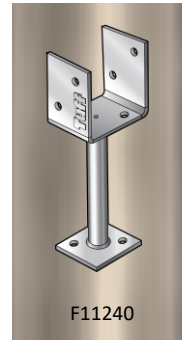

SM75X75X4 SURFACE MOUNT STIRRUP

BOT75X5

T75X300

F11240

F11300

PRODUCT CODE	: SM75X75X4
BARCODE	: 9314691800216
POST SIZE	: 75MM X 100MM
SHAFT HEIGHT	: 75MM
SHAFT Ø	: 25MM
POST BOLT HOLE	: M12
BASE BOLT HOLE	: 13.5MM
MADE FROM	: 4MM STEEL
FINISHING	: HOT DIP GALVANISED

NOTES:

- IDEAL FOR PERGOLA, CARPORT AND VERANDA POSTS
- PRIMARILY USED FOR BOLTING TO EXISTING TIMBER DECKING OR CONCRETE BASE
- UNIQUE TERMITE RESISTANT DESIGN